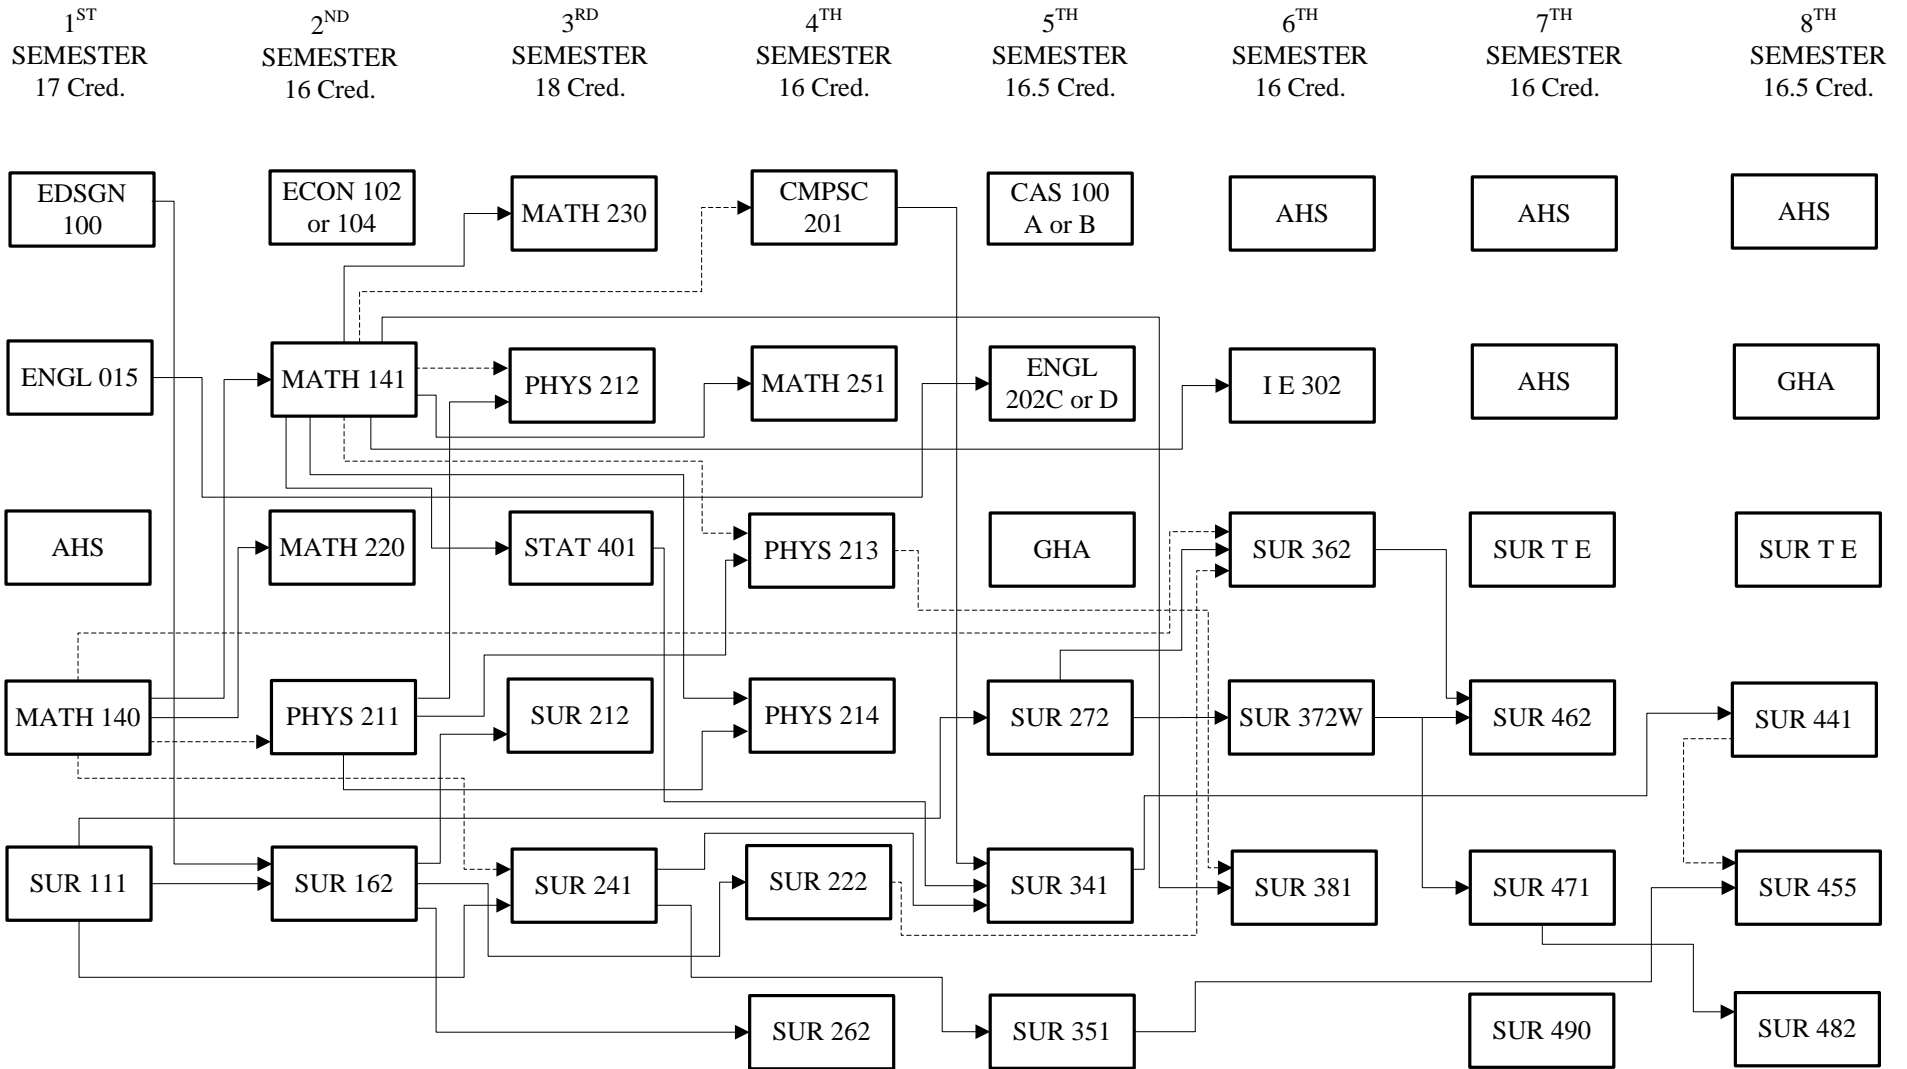

SURVEYING ENGINEERING

The schedule chart below is a generic document. Course sequencing and specific math courses vary from campus to campus. Please check with your advisor for proper course scheduling, or check the campus-specific schedule planners at <http://www.engr.psu.edu/AcademicPlans/>.

—————▶ = Prerequisite

-----▶ = Prerequisite or Concurrent