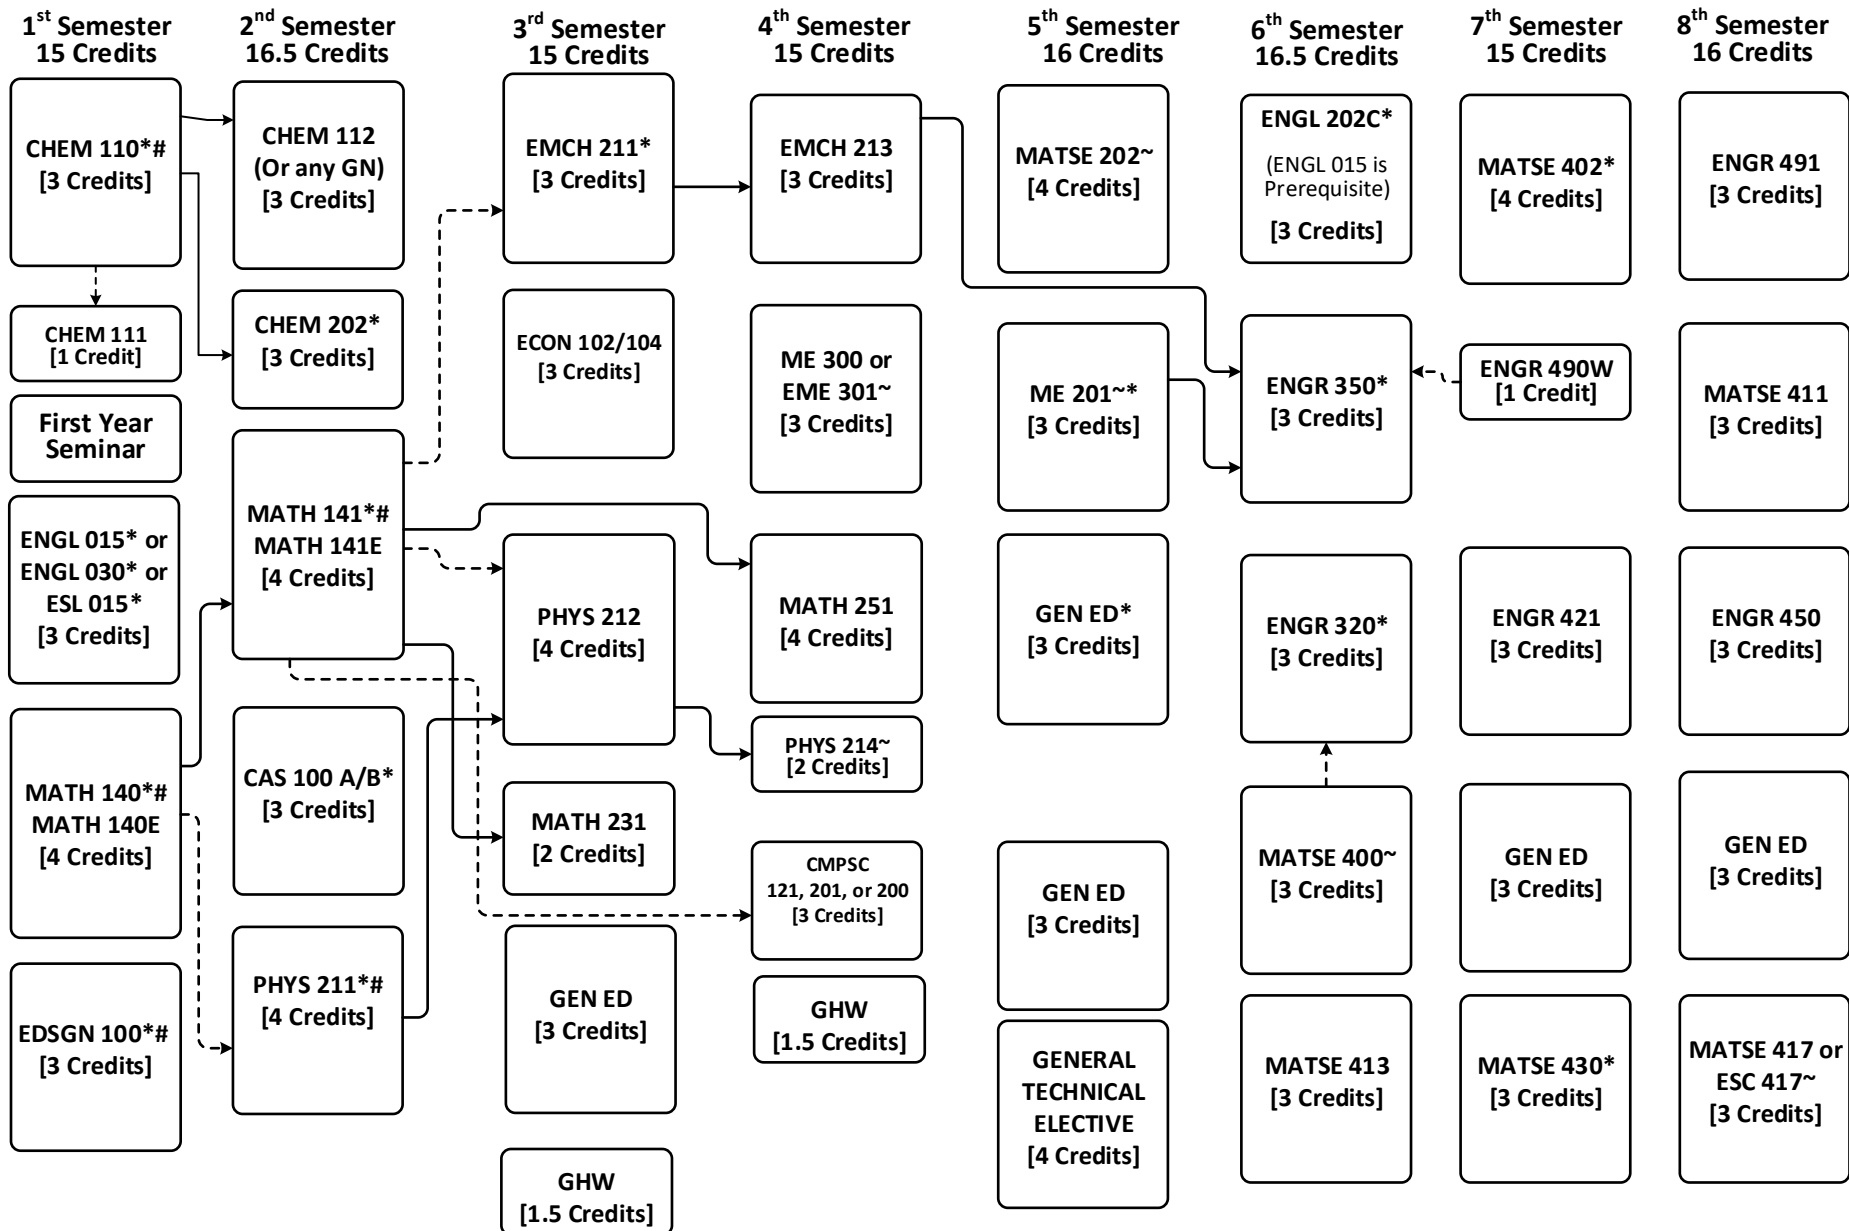

APPLIED MATERIALS AT DUBOIS

Course is an Entrance to Major (ETM) requirement
 ~ Prerequisites also includes one or more ETM course
 * Course requires a grade of C or better for the major

—————> = Prerequisite - - - - -> = Prerequisite or Concurrent

This is meant to mirror the current Suggested Academic Plan found at bulletins.psu.edu