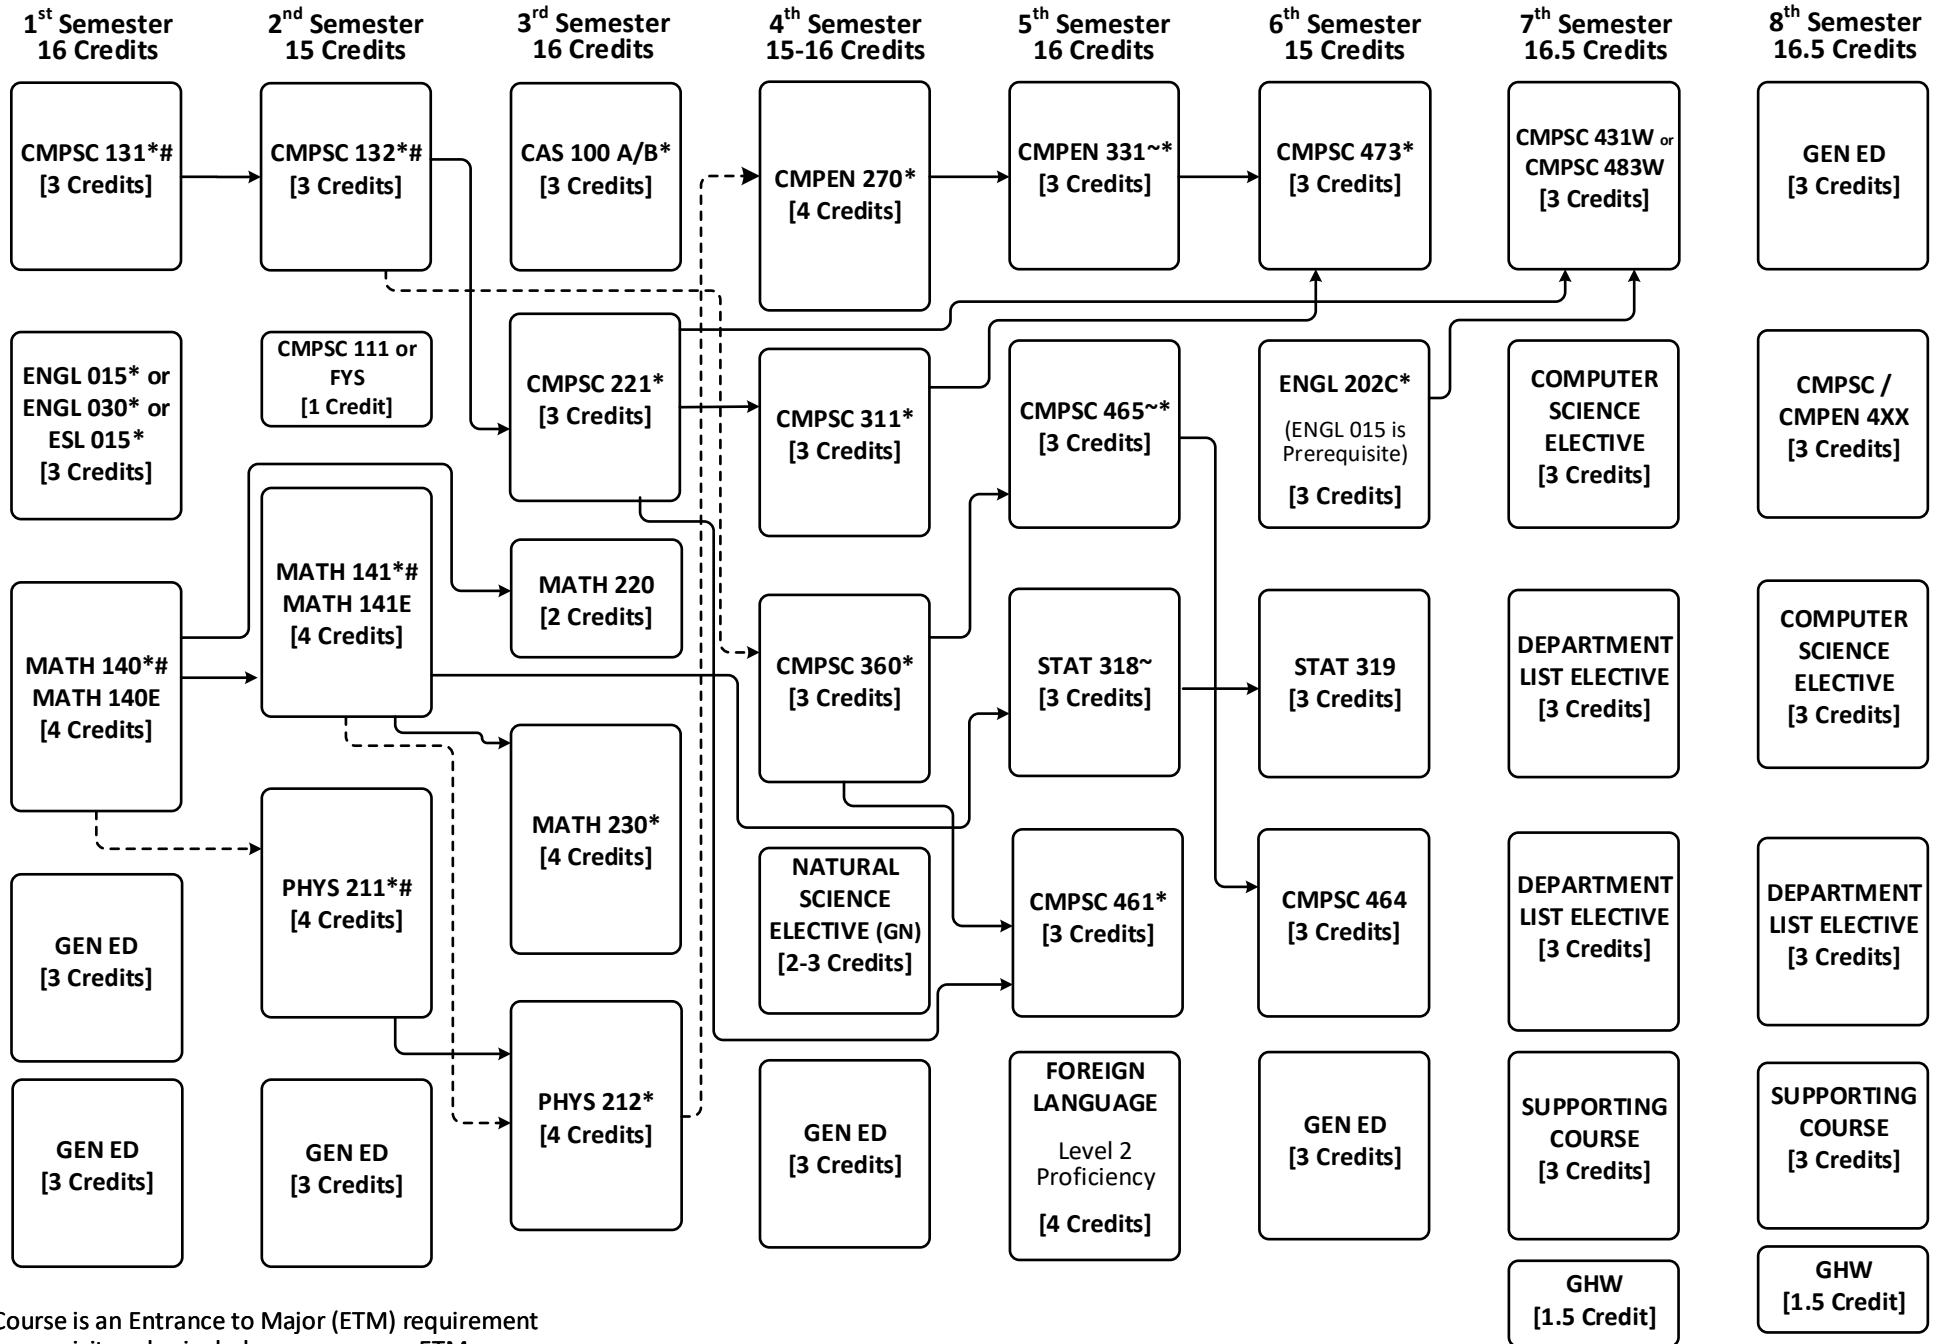

COMPUTER SCIENCE

Course is an Entrance to Major (ETM) requirement
 ~Prerequisites also includes one or more ETM courses.
 Course requires a grade of C or better for the major

—————> = Prerequisite - - - - -> = Prerequisite or Concurrent

This is meant to support the current Suggested Academic Plan found at bulletins.psu.edu