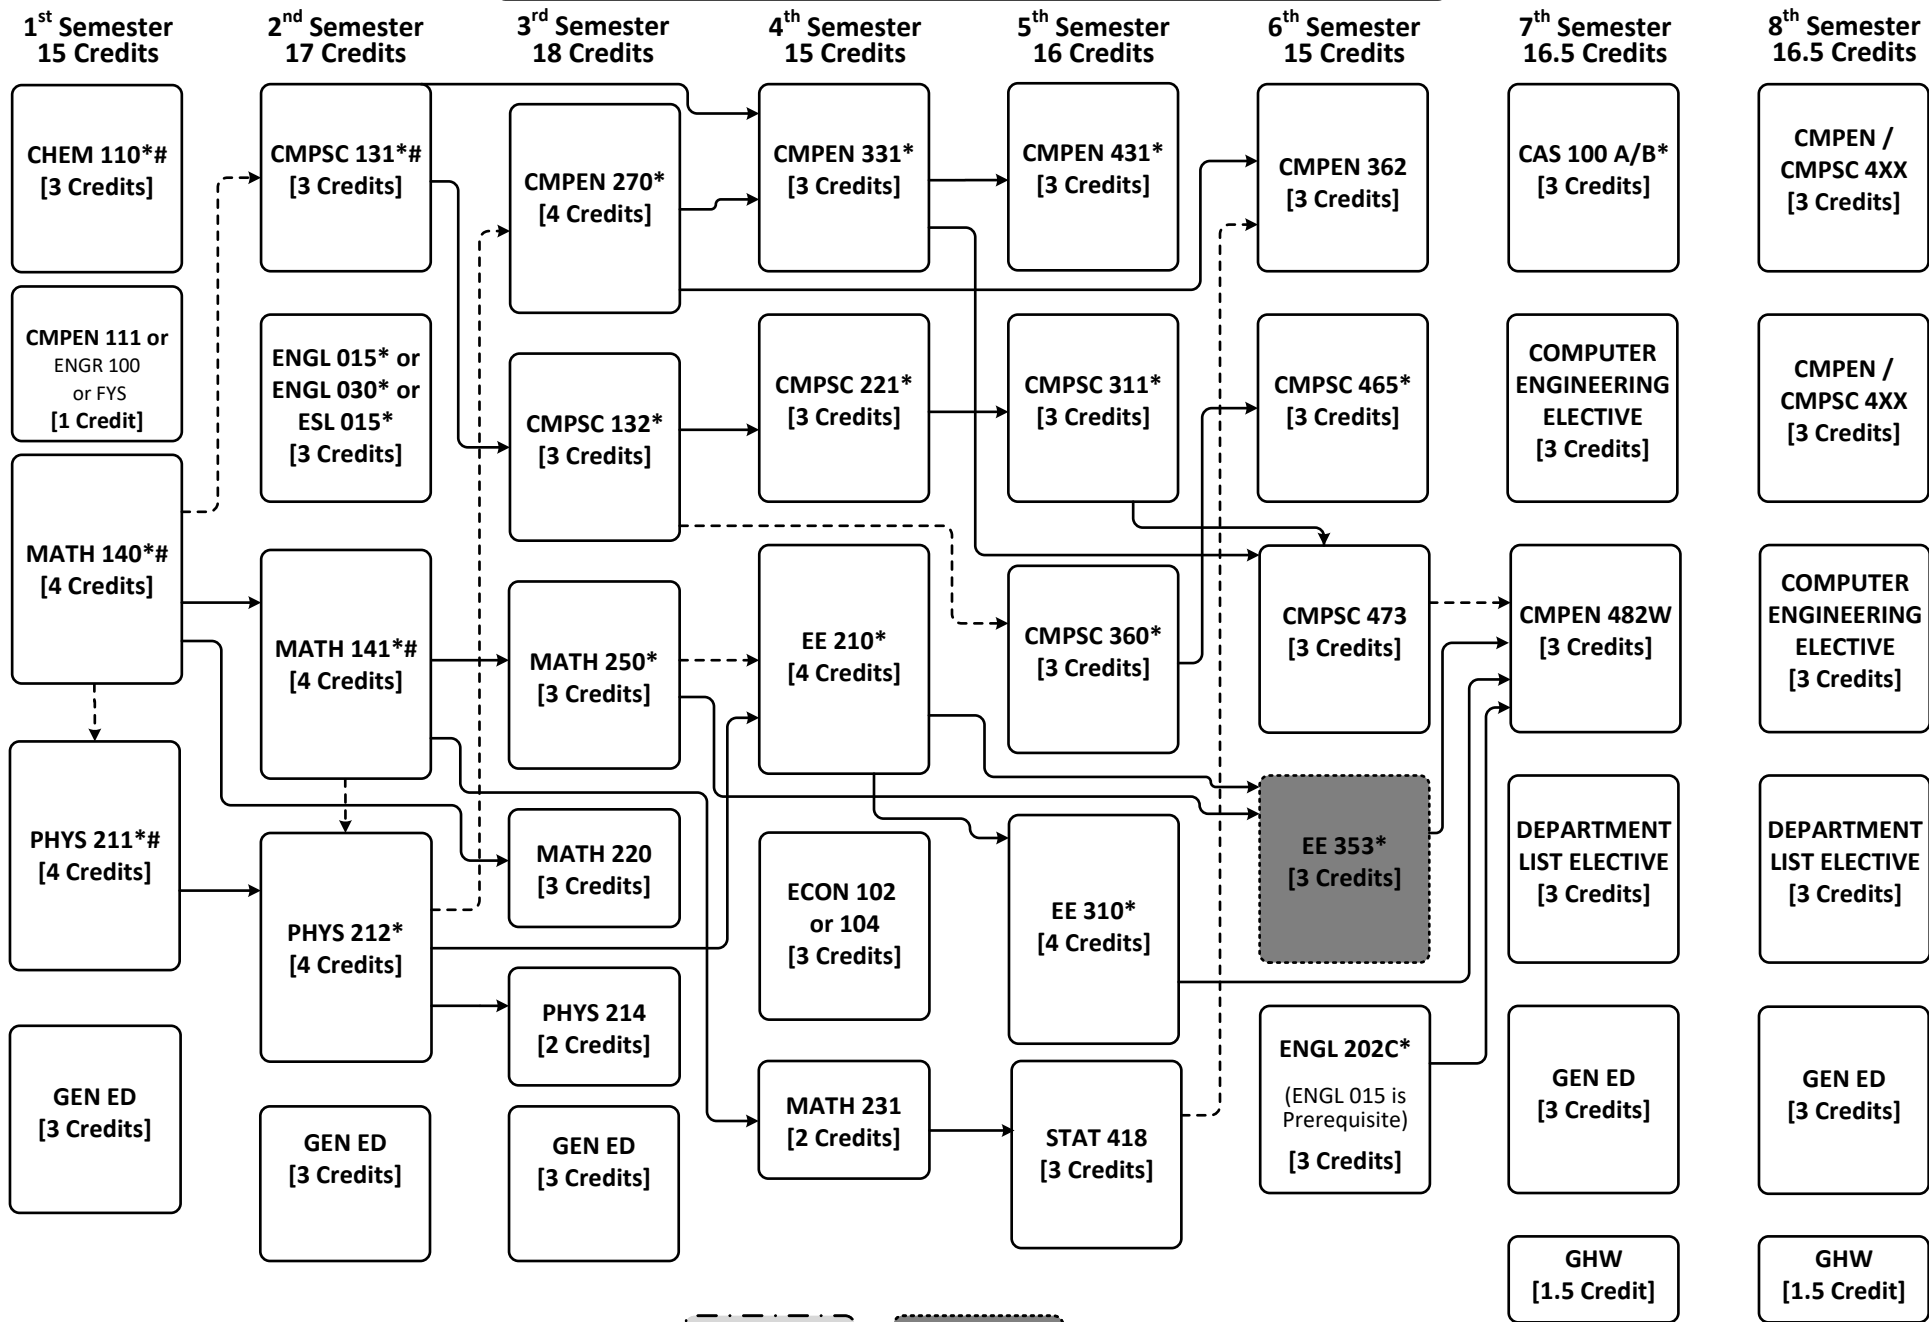

COMPUTER ENGINEERING

Course is an Entrance to Major (ETM) requirement
 * Course requires a grade of C or better for the major

This is meant to support the current Suggested Academic Plan found at bulletins.psu.edu