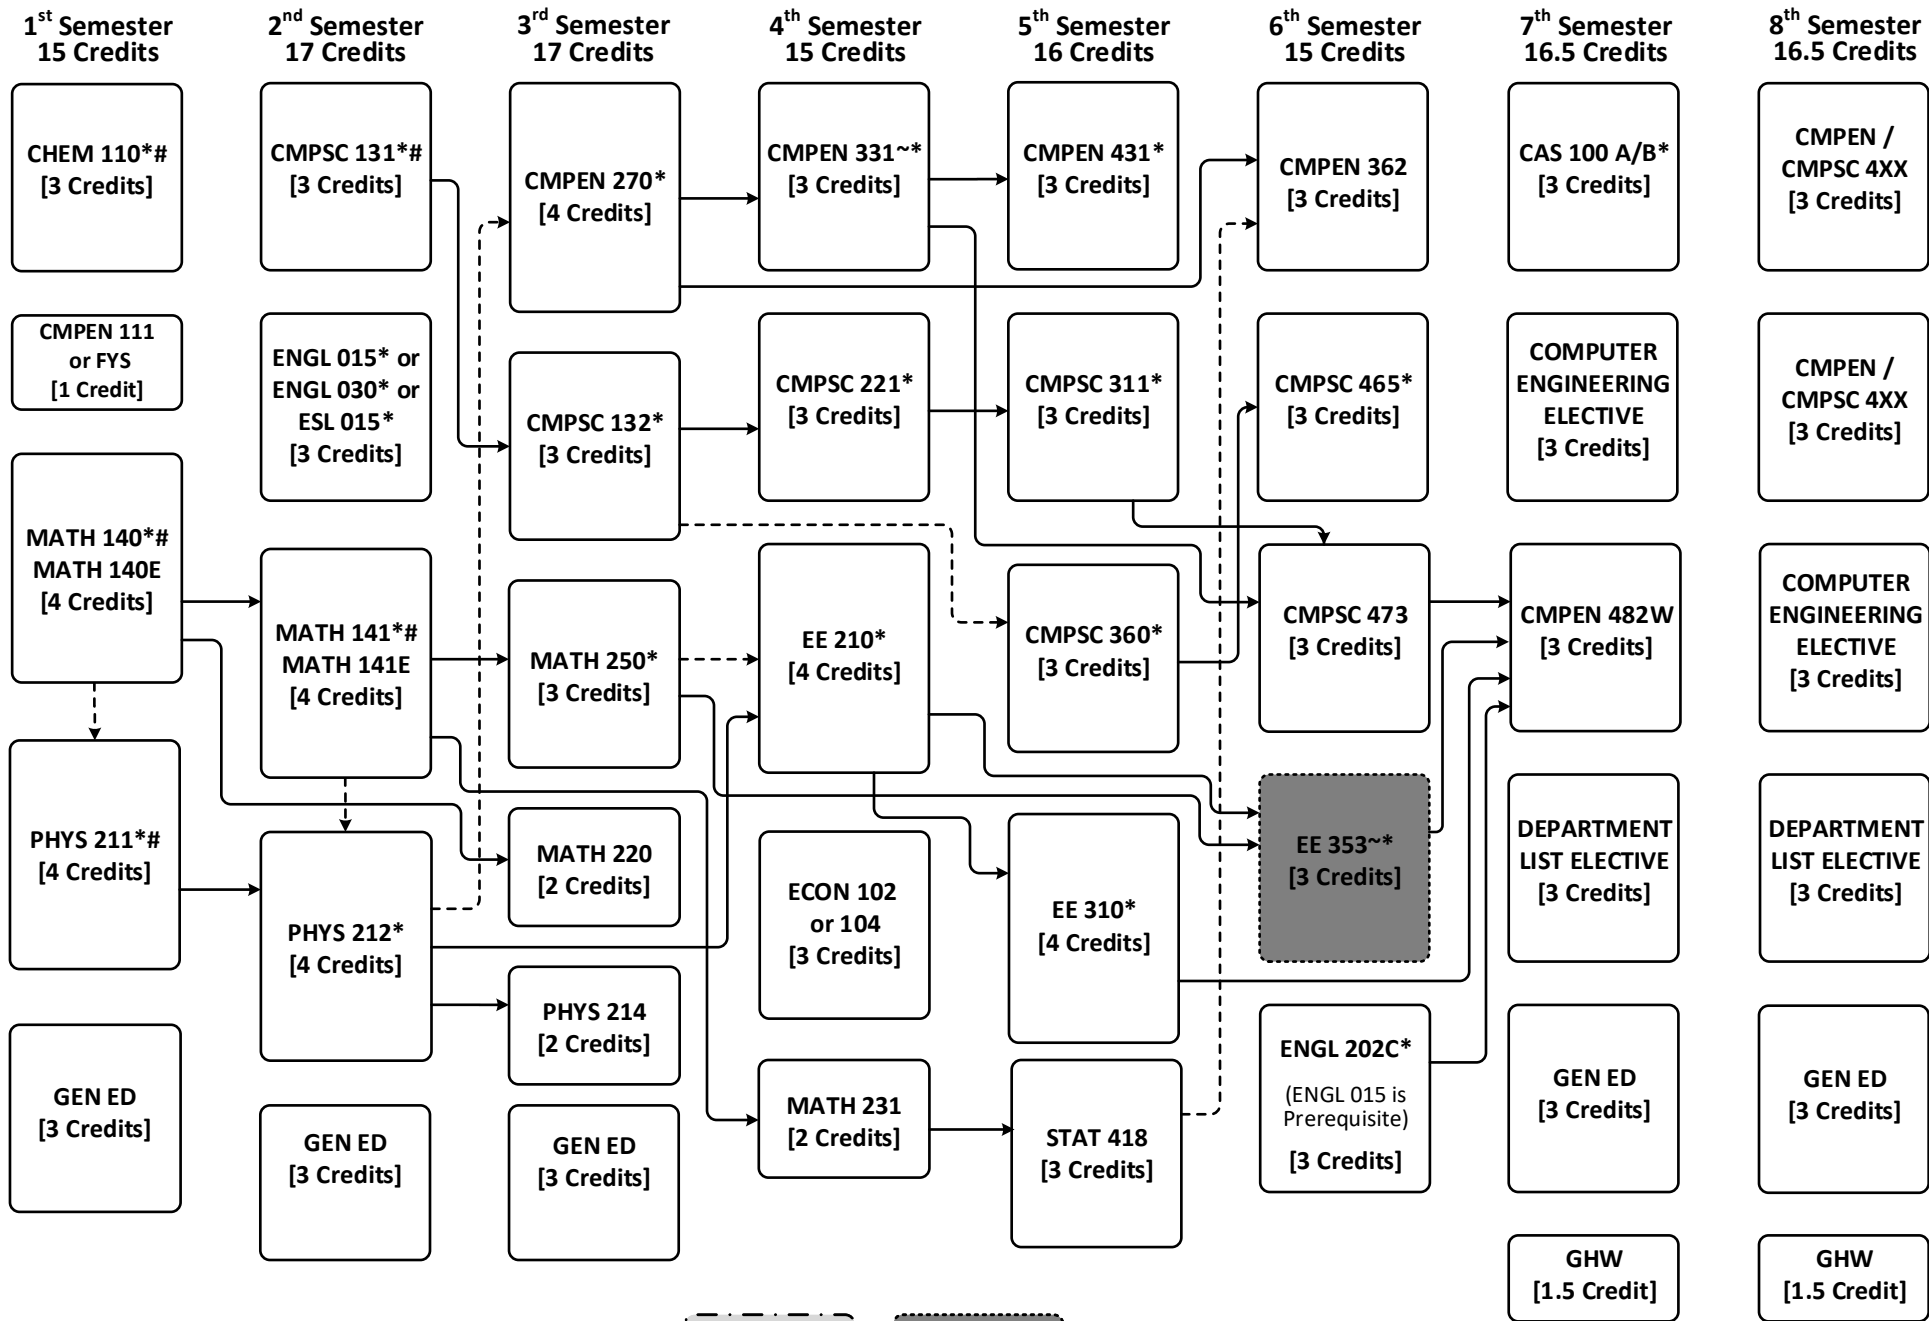

COMPUTER ENGINEERING

Course is an Entrance to Major (ETM) requirement
 ~ Prerequisites also includes one or more ETM course.
 * Course requires a grade of C or better for the major

This is meant to support the current Suggested Academic Plan found at bulletins.psu.edu