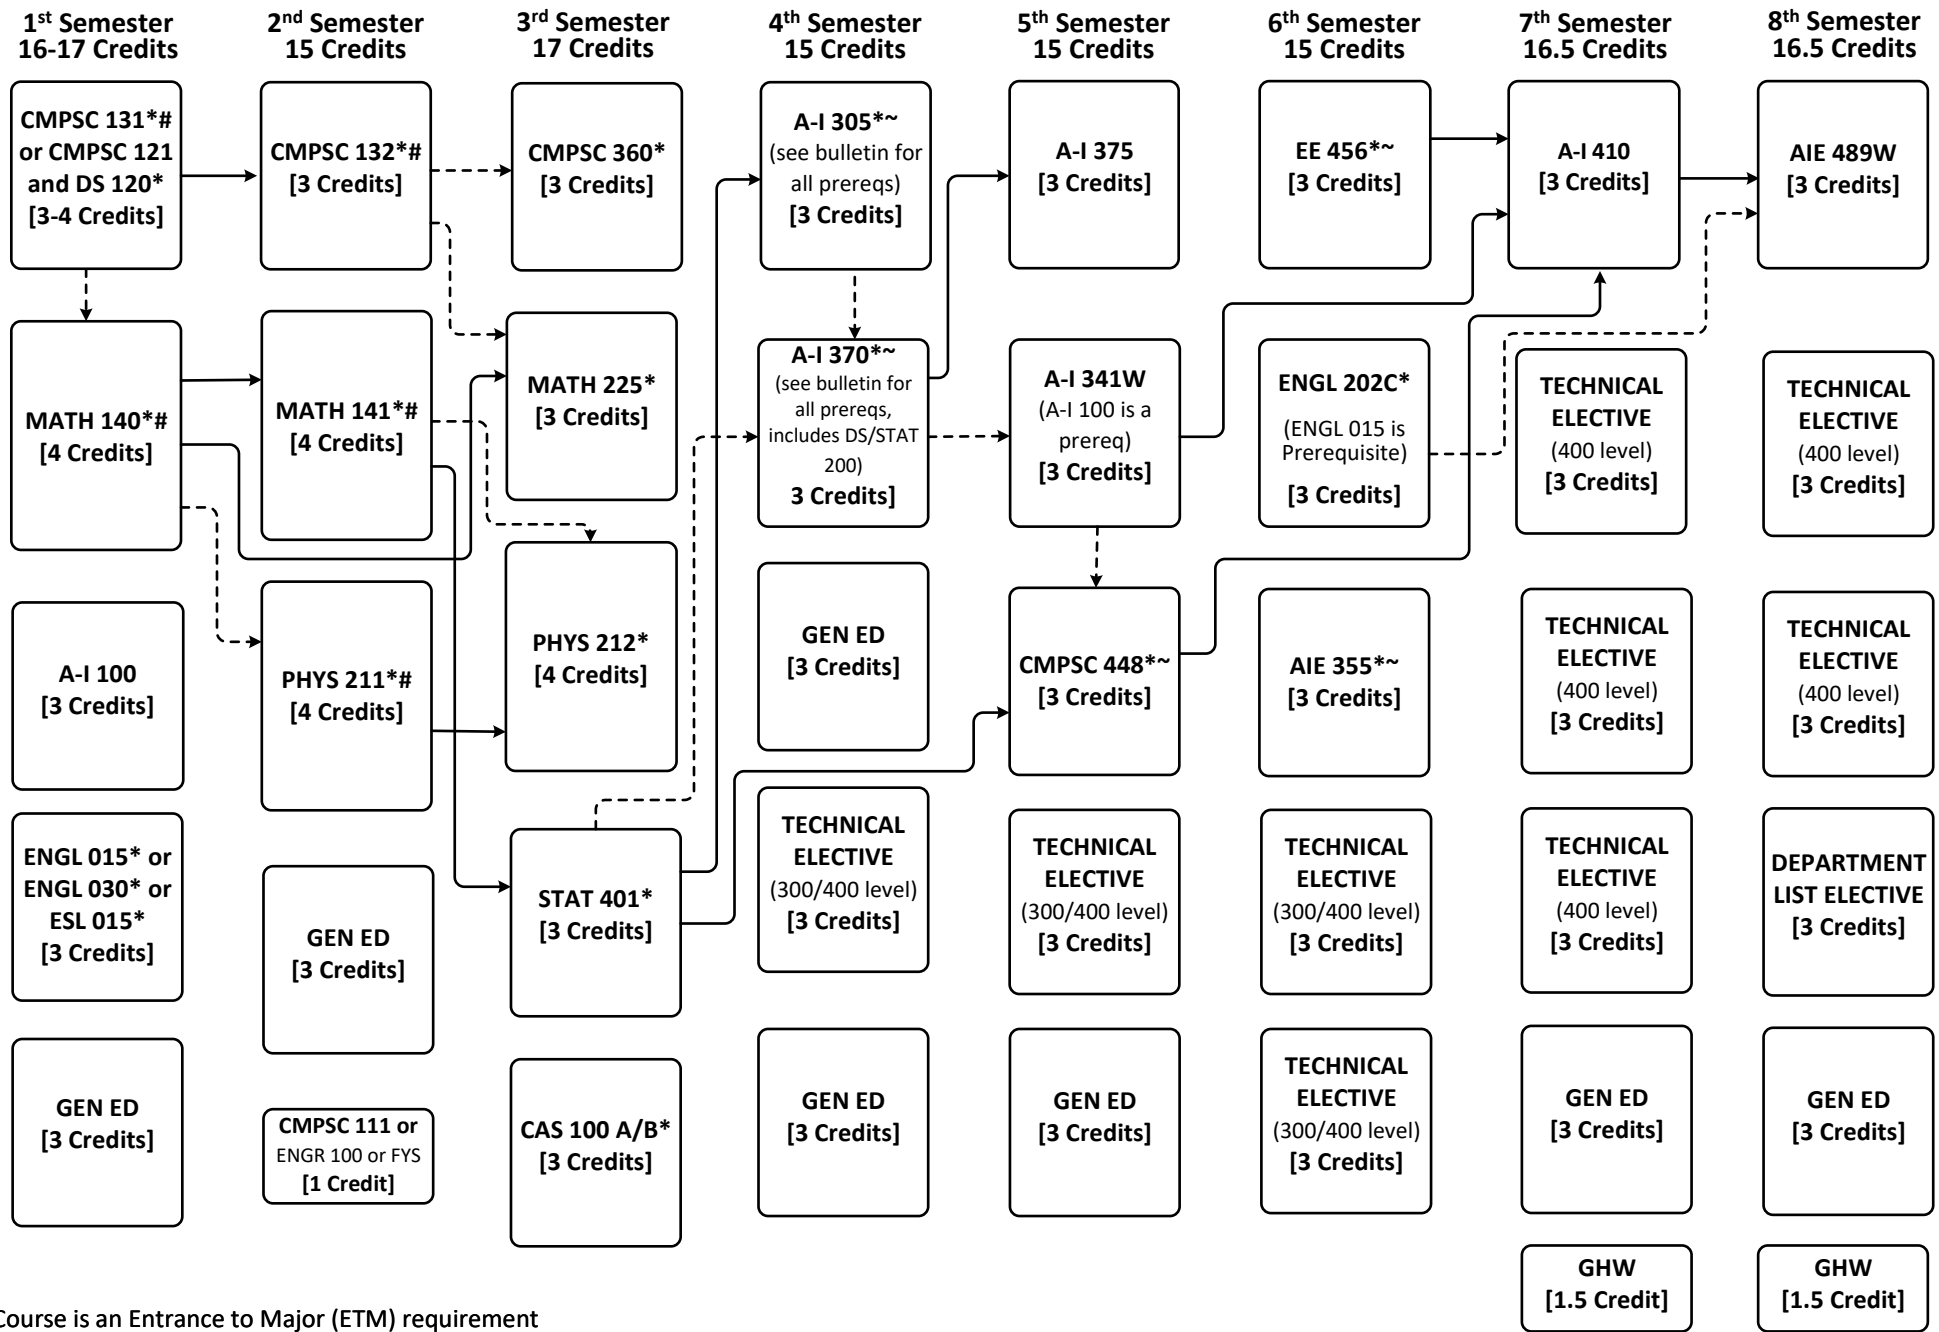

ARTIFICIAL INTELLIGENCE ENGINEERING

Course is an Entrance to Major (ETM) requirement

~Prerequisites also includes one or more ETM courses.

*Course requires a grade of C or better for the major ***This is meant to support the current Suggested Academic Plan found at bulletins.psu.edu***

—————> = Prerequisite - - - - -> = Prerequisite or Concurrent